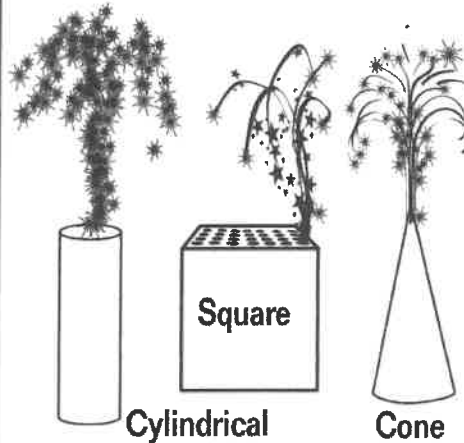

GROUND BASED SPARKLERS

-Emits Showers of Sparks-

Cylindrical

Cone

CAUTION Emits Showers of Sparks

USE ONLY UNDER CLOSE ADULT SUPERVISION. FOR OUTDOOR USE ONLY. PLACE UPRIGHT ON GROUND. LIGHT FUSE AND GET AWAY. DO NOT HOLD IN HAND.

NOVELTIES

(BLACK PELLET EMITS BLACK ASH)

CAUTION FLAMMABLE

USE ONLY UNDER CLOSE ADULT SUPERVISION. FOR OUTDOOR USE ONLY. DO NOT PUT IN MOUTH. LAY ON GROUND. LIGHT PELLET.

CAUTION

PARTY POPPER EMITS SHOWERS OF CONFETTI

PARTY POPPERS - BOTTLE/CONE TYPE

CAUTION FLAMMABLE

PARTY POPPERS - PISTOL TYPE

CAUTION FLAMMABLE

CAUTION FLAMMABLE

USE ONLY UNDER CLOSE ADULT SUPERVISION. FOR OUTDOOR USE ONLY. DO NOT HOLD IN HAND. PLACE ON HARD LEVEL SURFACE. LIGHT FUSE AND GET AWAY.